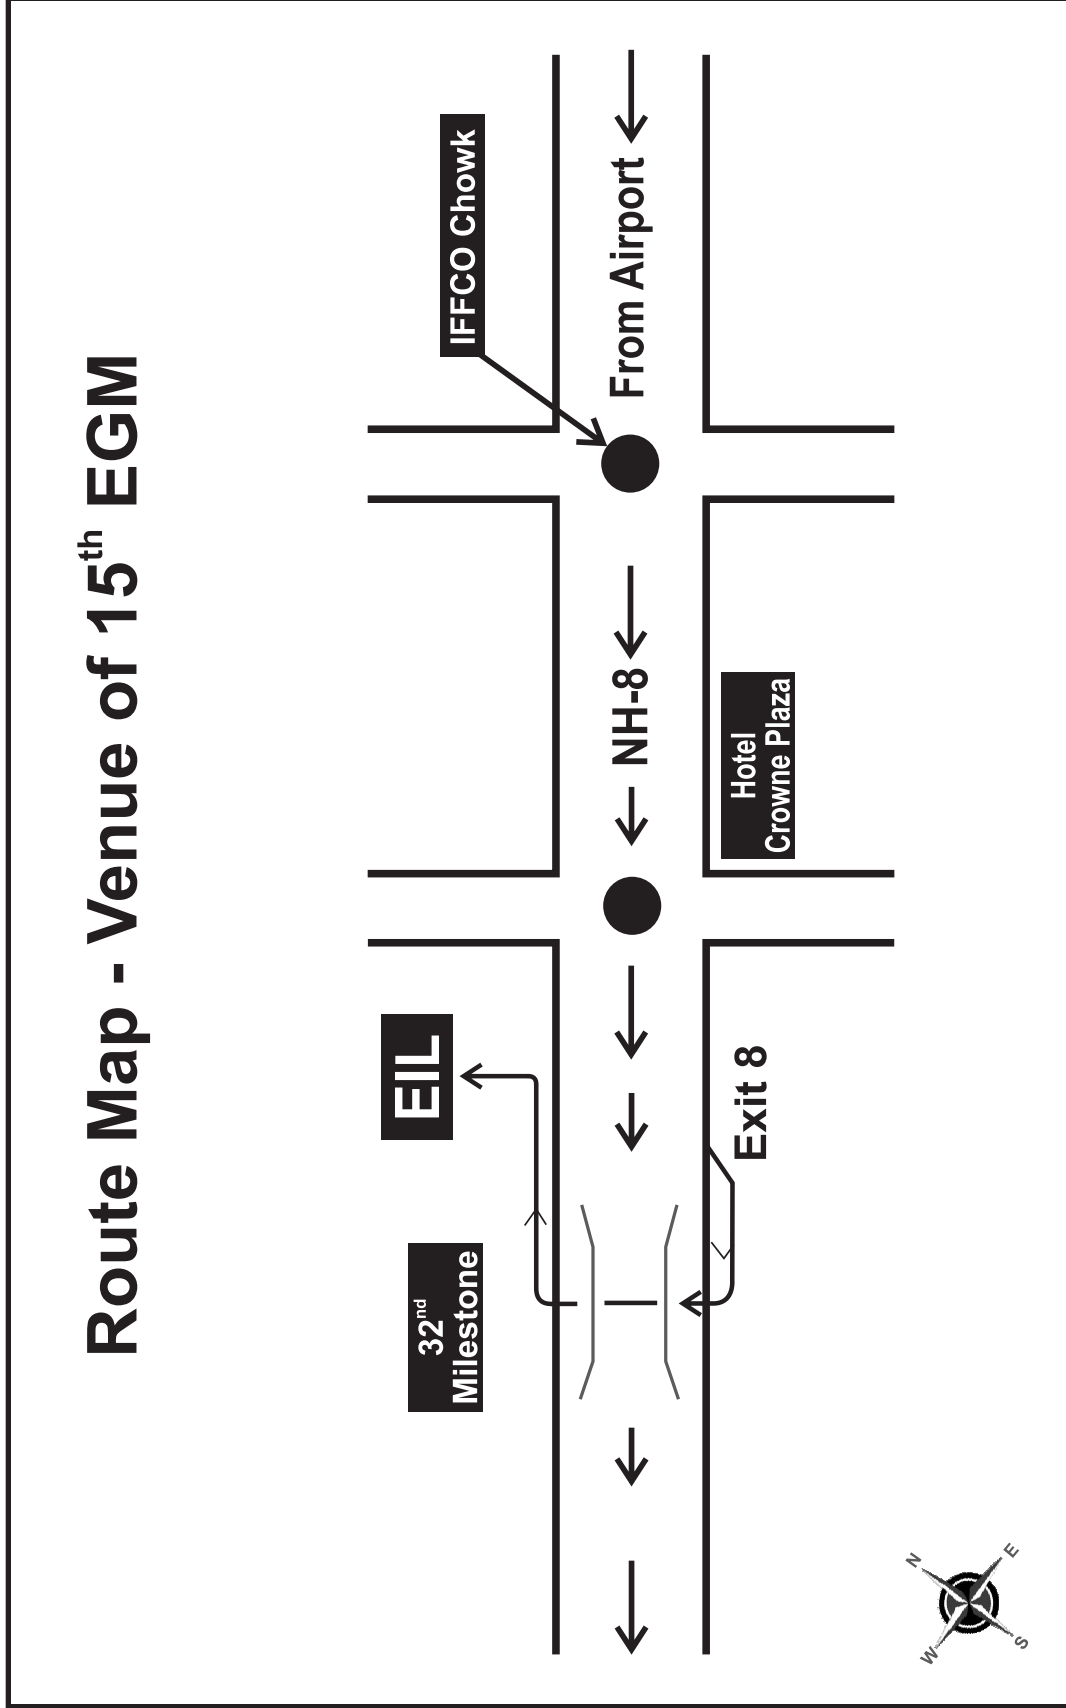

# Route Map - Venue of 15<sup>th</sup> EGM

**Address of Venue :**

Engineers India Limited, EIL Office Complex  
Sector-16 (NH-8), Gurugram, Haryana

**Nearest Landmark :**

32<sup>nd</sup> Milestone

\*Map not to scale